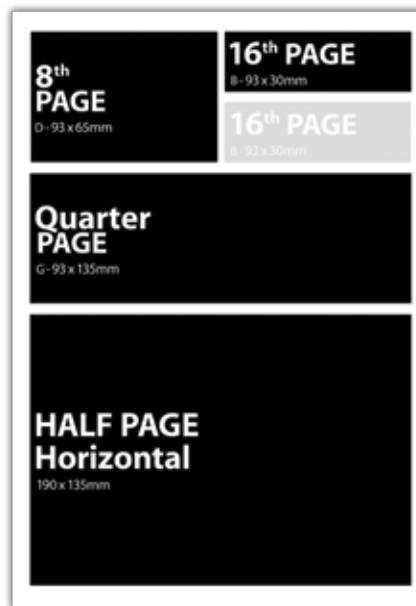

# Display Advertising Rates Single Publication

Rates per month		
CODE	size in mm (width x depth)	ONE Month
A	Sixteenth page - 45 x 65	\$99
B	Sixteenth page - 93 x 30	
D	Eighth page - 93 x 65	\$195
E	Eighth page - 45 x 135	
H	Quarter page - 93 x 135	\$385
G	Quarter page - 190 x 65	
	Half Page - 93 x 275 Half Page - 190 x 135	\$520
	Full Page - 190 x 275	\$835
	Back Page - 190 x 275	\$970

## Front Page Advertising Rates Single Publication

Rates per month		
CODE	size in mm (width x depth)	ONE Month
A	Front Page - 45 x 65	\$135
D	Front Page - 93 x 65	\$260

Bookings for front page ad spaces are booked in advance and subject to availability.